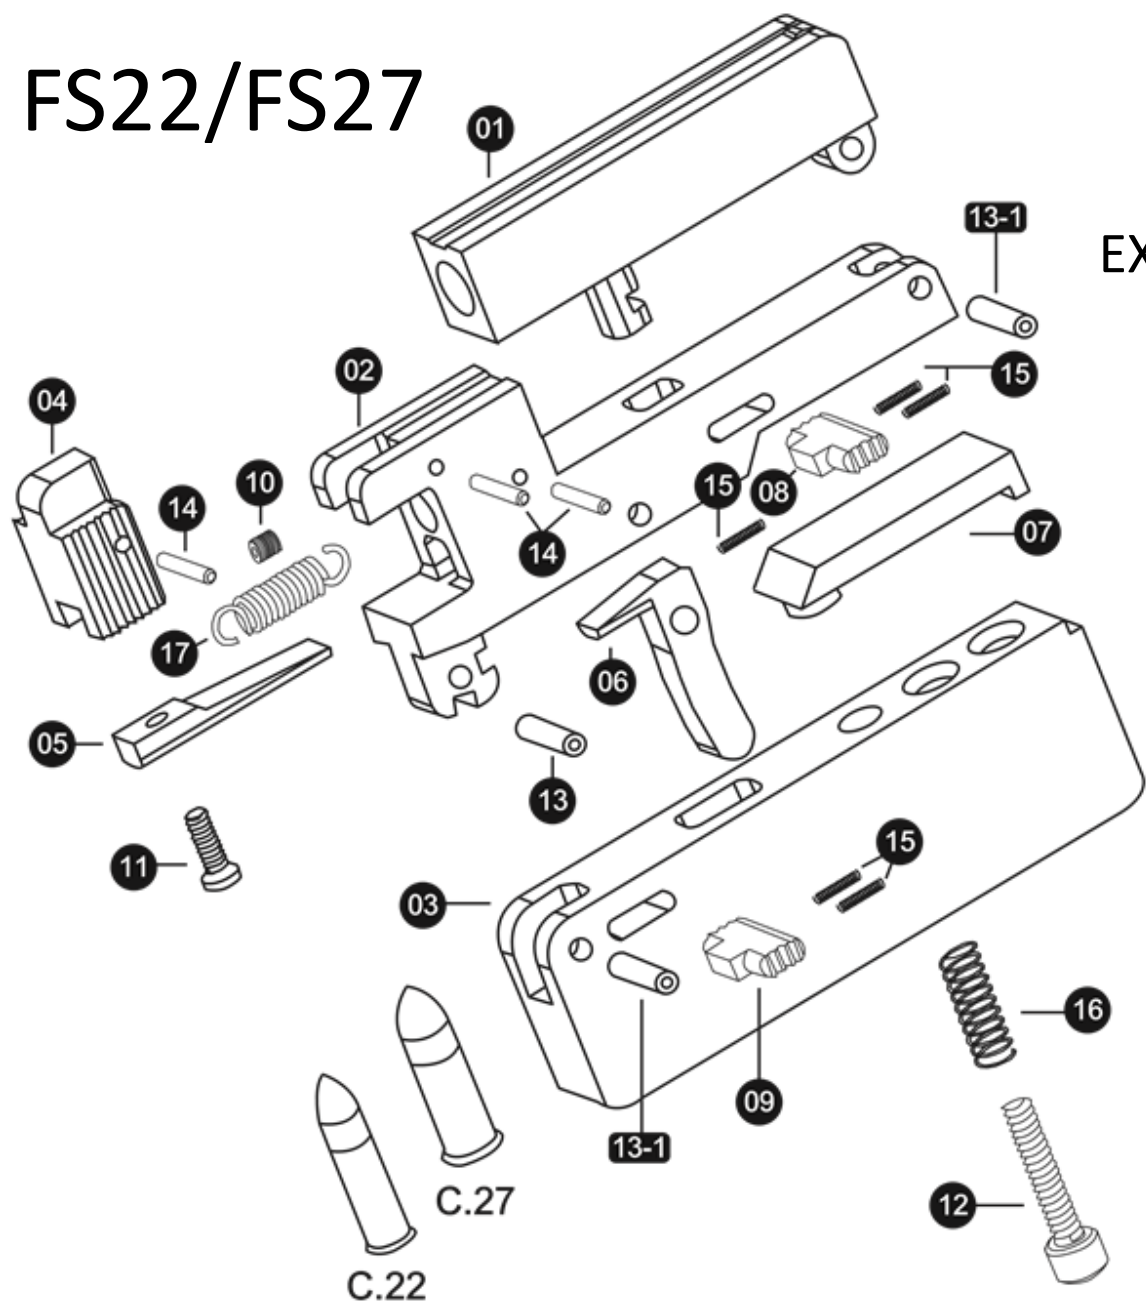

FS22/FS27

EXPLODED VIEW

Parts

| | |
|-------|------------------------|
| 1. | Barrel |
| 2. | Frame |
| 3. | Grip |
| 4. | Firing Pin A |
| 5. | Firing Pin B |
| 6. | Trigger |
| 7. | Storage Cover |
| 8. | Barrel Latch |
| 9. | Frame Latch |
| 10. | Hollow Screw |
| 11. | Firing Pin Screw |
| 12. | Storage Cover Screw |
| 13. | Trigger Locking Pin |
| 13-1. | Frame Locking Pin |
| 14. | Firing Pin Locking Pin |
| 15. | Trigger Spring |
| 16. | Storage Cover Spring |
| 17. | Firing Pin Spring |
| | |
| C22 | .22 Bullet |
| C27 | .27 Bullet |