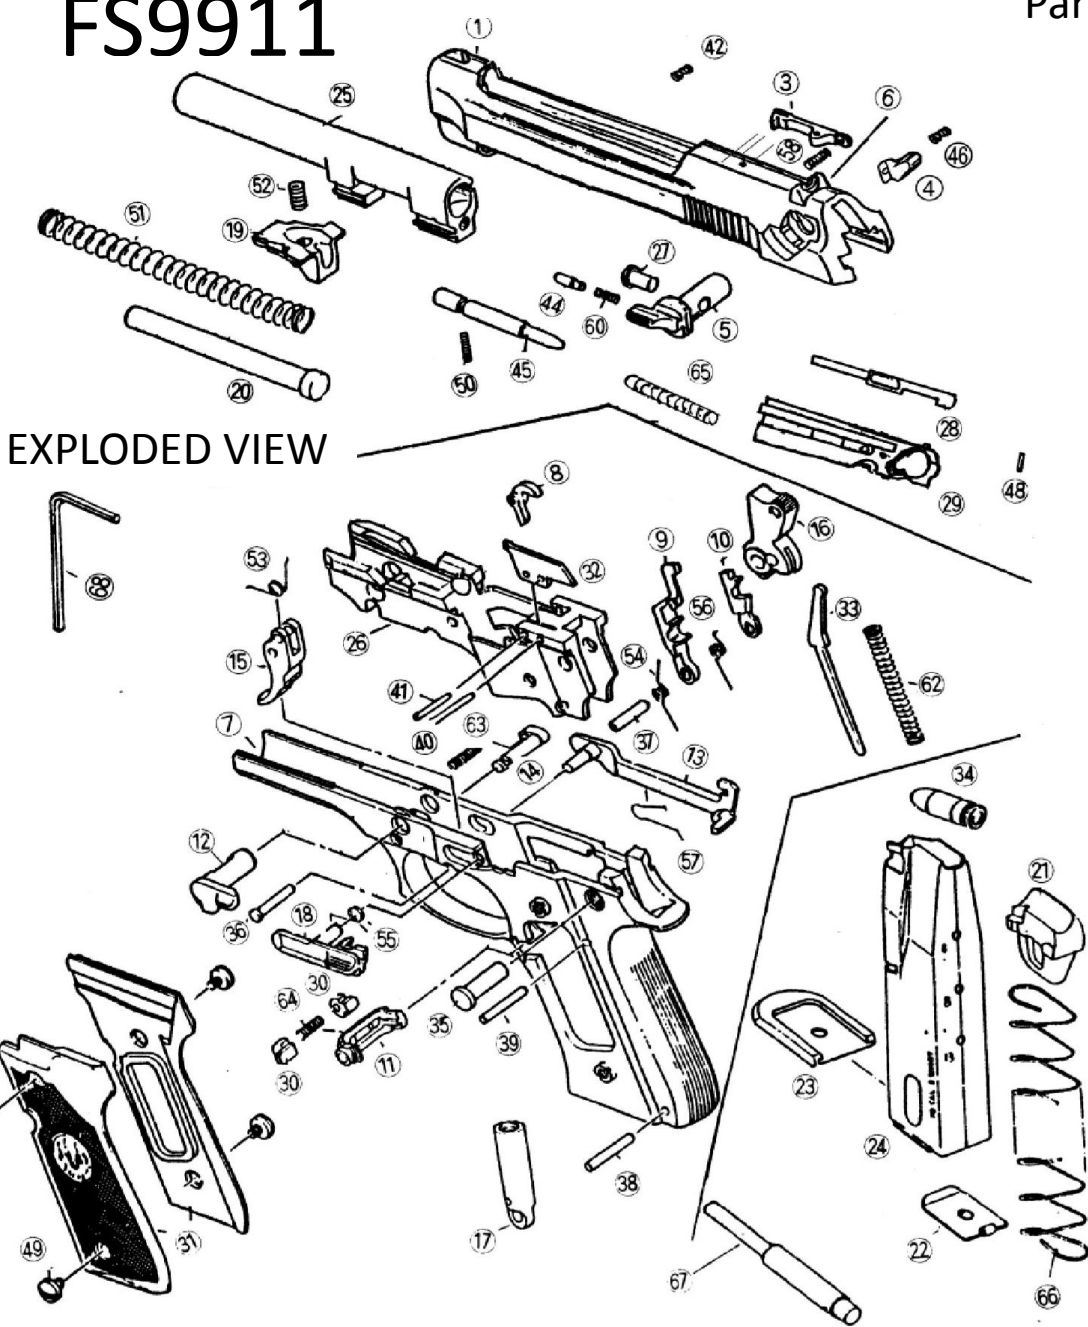

## Parts

EXPLODED VIEW

1.	Slide	36.	Trigger Pin
2.		37.	Hammer Plate Axis
3.	Extractor	38.	Hammer Housing Pin
4.	Safety Locking Bar	39.	Hammer Plate Pin
5.	Safety Bar	40.	Cartridge Eject Barricade Pin
6.	Rear Sight	41.	Cartridge Eject Barricade Pin
7.	Frame	42.	Extractor Screw
8.	Action Bar	43.	
9.	Hammer Plate	44.	Safety Bar Pin
10.	Hammer Plate	45.	Barrel Sear
11.	Magazine Catch	46.	Safety Bar Locking Screw
12.	Slide Locking Bar	47.	
13.	Trigger Bar	48.	Firing Pin Locking Pin
14.	Locking Bar Button	49.	Grip Screw
15.	Trigger	50.	Sear Screw
16.	Hammer	51.	Recoil Spring
17.	Hammer Housing	52.	Moving Plate Spring
18.	Slide Catch	53.	Trigger Twist Spring
19.	Moving Plate	54.	Hammer Plate
20.	Recoil Bar	55.	Slide Catch Twist Spring
21.	Mag Follower	56.	Hammer Plate Twist Spring
22.	Magazine Spring Locking Piece	57.	Trigger Bar Twist Spring
23.	Magazine Bottom	58.	Extractor Spring
24.	Magazine	59.	
25.	Barrel	60.	Safety Spring
26.	Action Housing	61.	
27.	Priming Axis	62.	Hammer Spring
28.	Firing Pin	63.	Locking Bar Button Spring
29.	Firing Pin Housing	64.	Magazine Catch Spring
30.	Magazine Catch Piston	65.	Firing Pin Spring
31.	Grips	66.	Magazine Spring
32.	Cartridge Eject Barricade	67.	Kanecap Filler Rod
33.	Hammer Axis	68.	L Hex Head Wrench
34.	Shell	69.	
35.	Hammer Pin	70.	