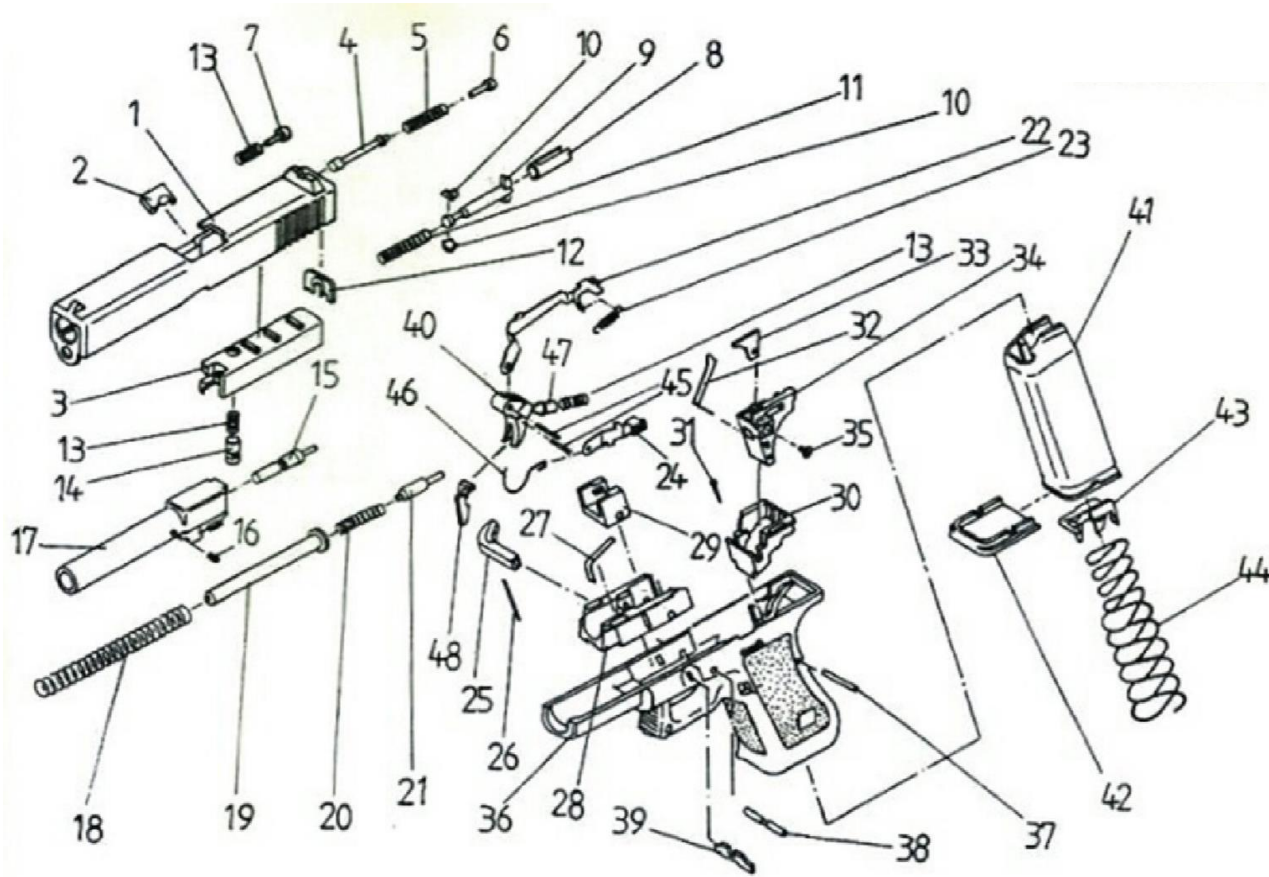

FS9606

Parts

EXPLODED VIEW

1.	Action Plate	25.	Retract Mag Button
2.	Gasket	26.	Spring
3.	Firing Pin Housing	27.	Locking Grip Piece
4.	Pin	28.	Plate Bottom
5.	Compressed Spring	29.	Plate Bottom
6.	Locking Bar	30.	Locking Housing
7.	Firing Pin Head	31.	Screw
8.	Firing Pin Bushing	32.	Barricade
9.	Firing Pin	33.	Barricade
10.	Buckle	34.	Recoil Trigger Housing
11.	Compressed Spring	35.	Locking Screw
12.	Plate Cover	36.	Frame
13.	Spring	37.	Pin
14.	Locking Bar	38.	Pin
15.	Hammer Bar	39.	Unload Button
16.	Locking Screw	40.	Trigger Extractor
17.	Barrel	41.	Magazine
18.	Recoil Ring	42.	Bottom
19.	Recoil Bar	43.	Bullet Housing
20.	Compressed Spring	44.	Magazine Spring
21.	Block Bar	45.	Locking Pin
22.	Trigger Bar	46.	U Spring
23.	Spring	47.	Block Bar
24.	Safety Button	48.	Trigger Button