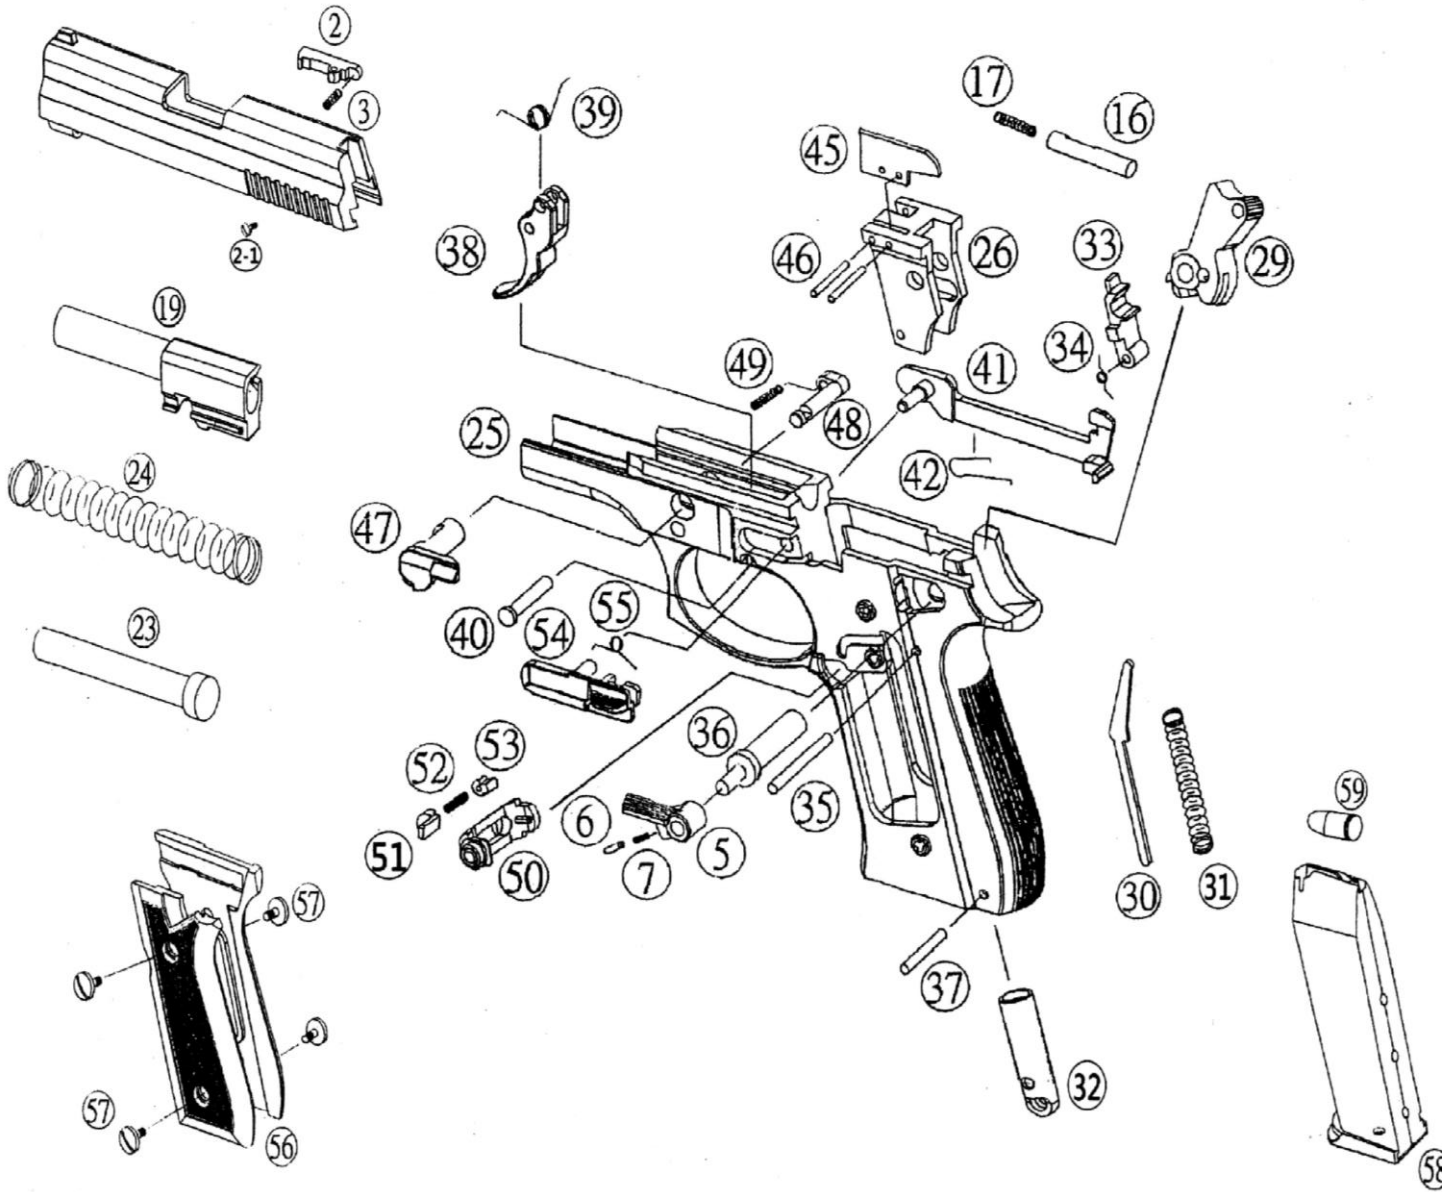

EXPLODED VIEW

FS915

Parts

1.	Slide	36.	Hammer Plate Pin
2.	Extractor	37.	Hammer Base Pin
2-1.	Extractor Spring	38.	Trigger
3.	Extractor Spring	39.	Trigger Twist Spring
5.	Hammer Safety	40.	Trigger Pin
6.	Hammer Safety Pin	41.	Trigger Bar
7.	Hammer Safety Spring	42.	Trigger Bar Twist Spring
19.	Barrel	45.	Cartridge Ejection
23.	Recoil Bar	46.	Cartridge Ejection Pin
24.	Recoil Bar	47.	Slide Locking Bar
25.	Frame	48.	Locking Bar Button
26.	Action Housing	49.	Locking Bar Button Spring
29.	Hammer Housing	50.	Magazine Catch
30.	Hammer Axis	51.	Mag Catch Piston
31.	Hammer Bar Spring	52.	Mag Catch Spring
32.	Hammer Base	54.	Slide Catch
33.	Hammer Plate	55.	Slide Catch Twist Spring
34.	Hammer Plate Twist Spring	56.	Grip
35.	Hammer Housing Pin	57.	Grip Screw