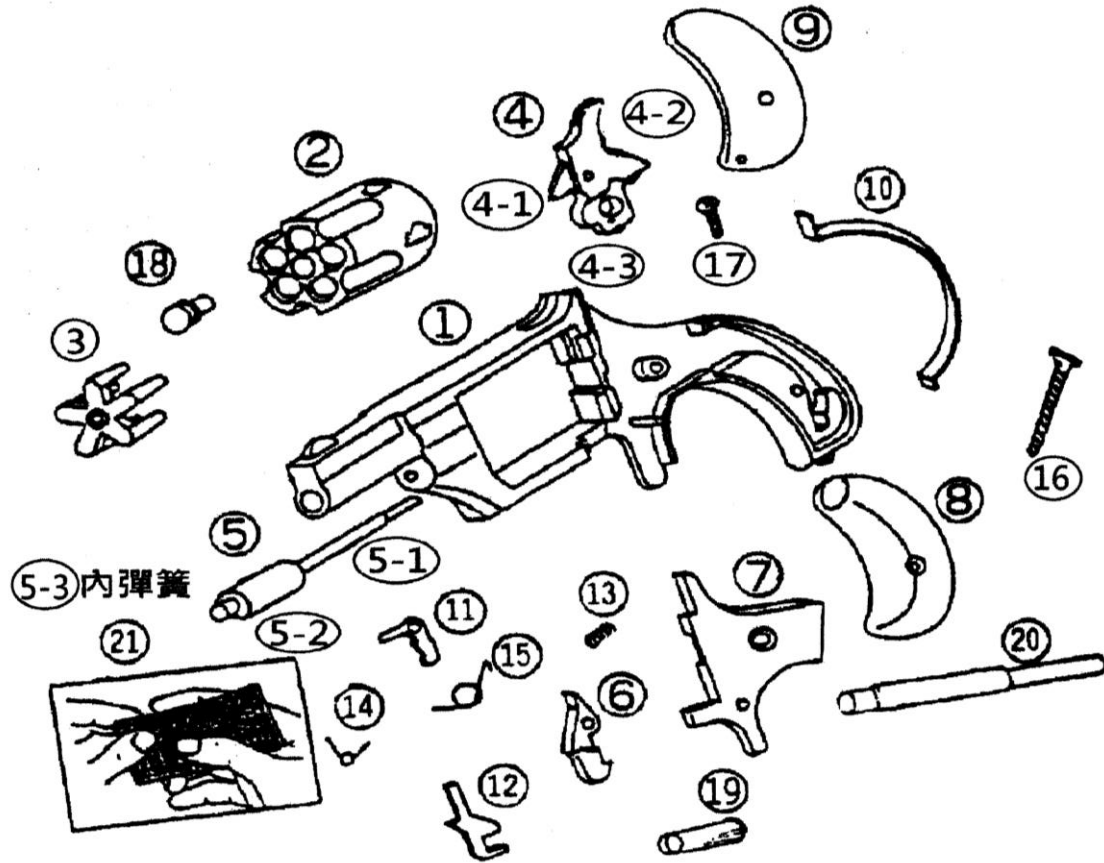

# EXPLODED VIEW

### Parts

1.	Frame	8.	Left Grip	14.	Stop Catch Spring	21.	5mm Gunpowder
2.	Rotary magazine	9.	Right Grip	15.	Bar Spring		
4.	Firing Pin	10.	Hammer spring plate	16.	Grip Screw		
5.	Axis	11.	Rotary Mag Stop Catch	17.	Side Cover Screw		
6.	Trigger	12.	Rotary Magazine Bar	19.	5mm Shell		
7.	Side Cover	13.	Trigger Spring	20.	Kane cap Filler Rod		