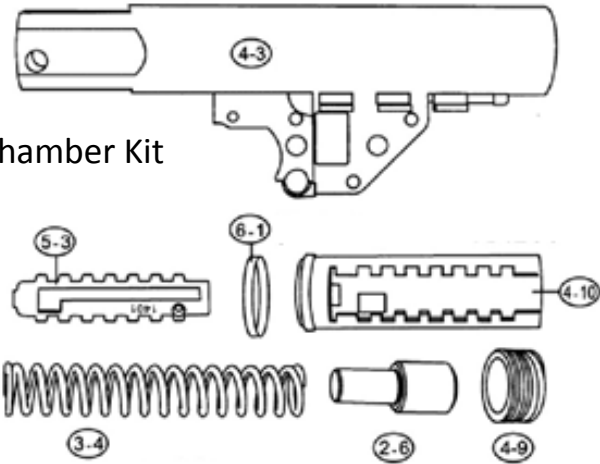

Chamber Kit

Barrel Sleeve Series

- 4-11
- 4-12
- 2-12
- 2-13

Barrel Sleeve Series Kit

- 4-13
- 2-14
- 2-15