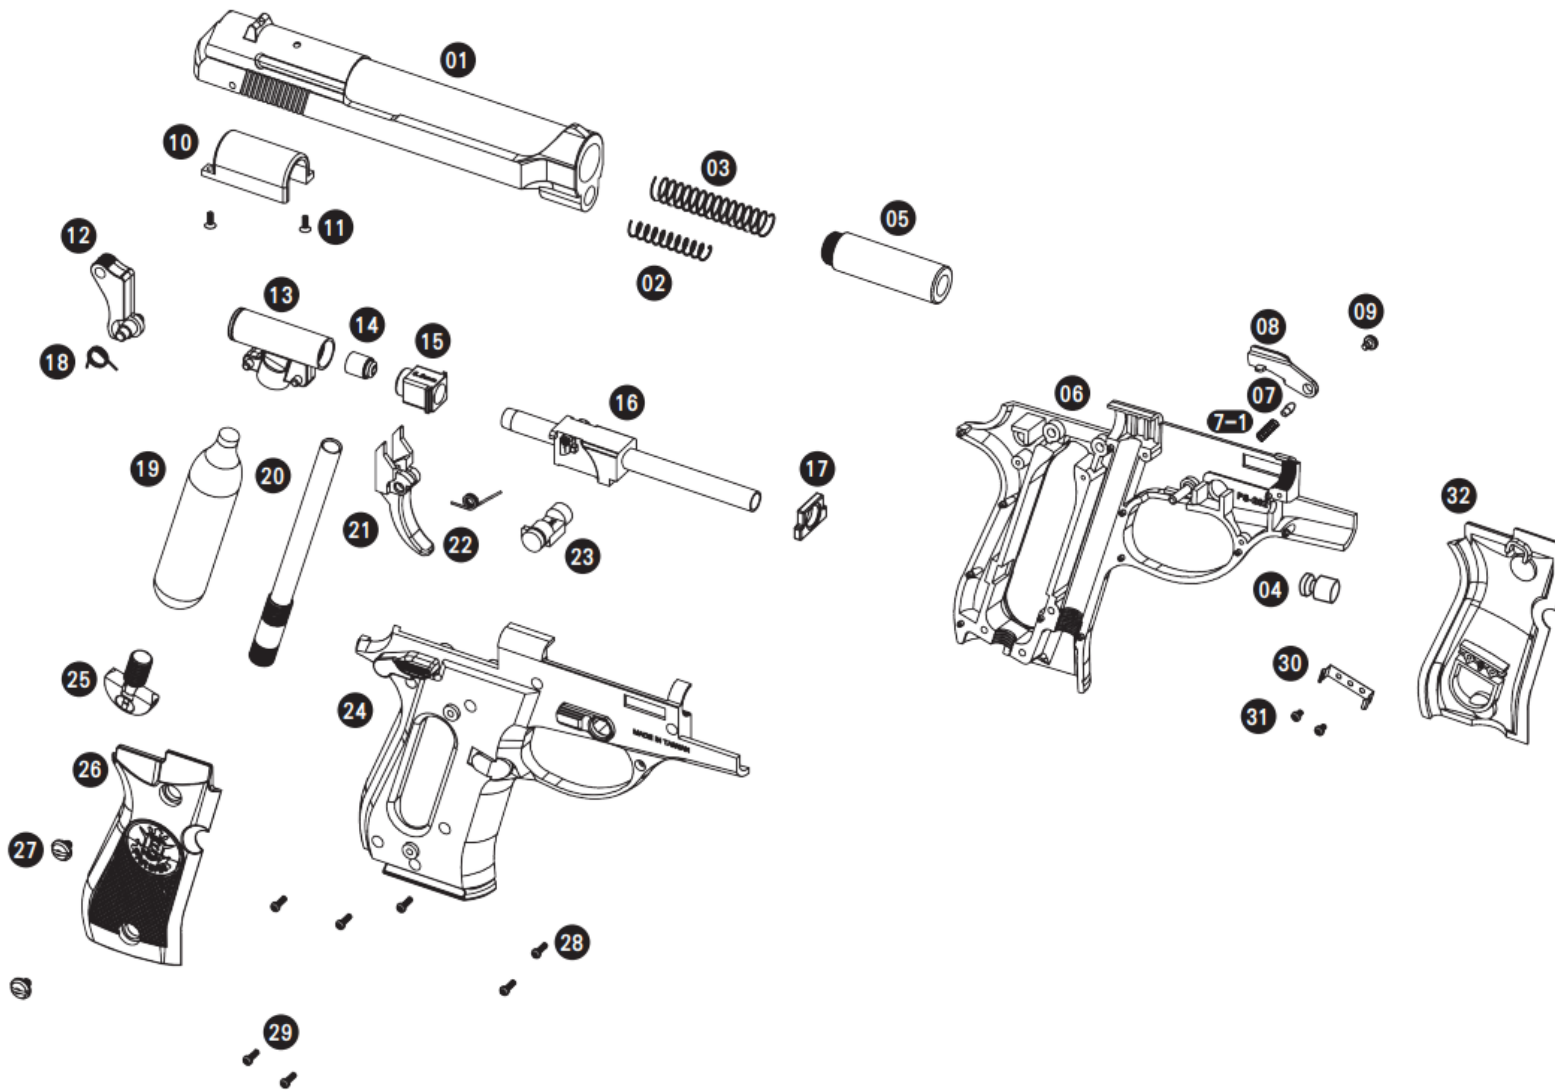

## EXPLODED VIEW

## Parts

1.	Slide	17.	Barrel Toggle
2.	Back Spring	18.	Twist Spring
3.	Barrel Spring	19.	Cylinder
4.	Back Spring Axis	20.	Magazine Tube
5.	Barrel	21.	Trigger
6.	Left Frame	22.	Twist Spring
7.	Locking Axis	23.	Safety Button
7-1.	Locking Axis Spring	24.	Right Frame
8.	Slide Catch	25.	Cylinder Screw
9.	Screw	26.	Right Grip
10.	Chamber	27.	Screw
11.	Screw	28.	Screw
12.	Firing Pin	29.	Screw
13.	Chamber	30.	Locking Plate
14.	Sear Sleeve	31.	Screw
15.	Cartridge Chamber	32.	Left Grip
16.	Inner Barrel Set		