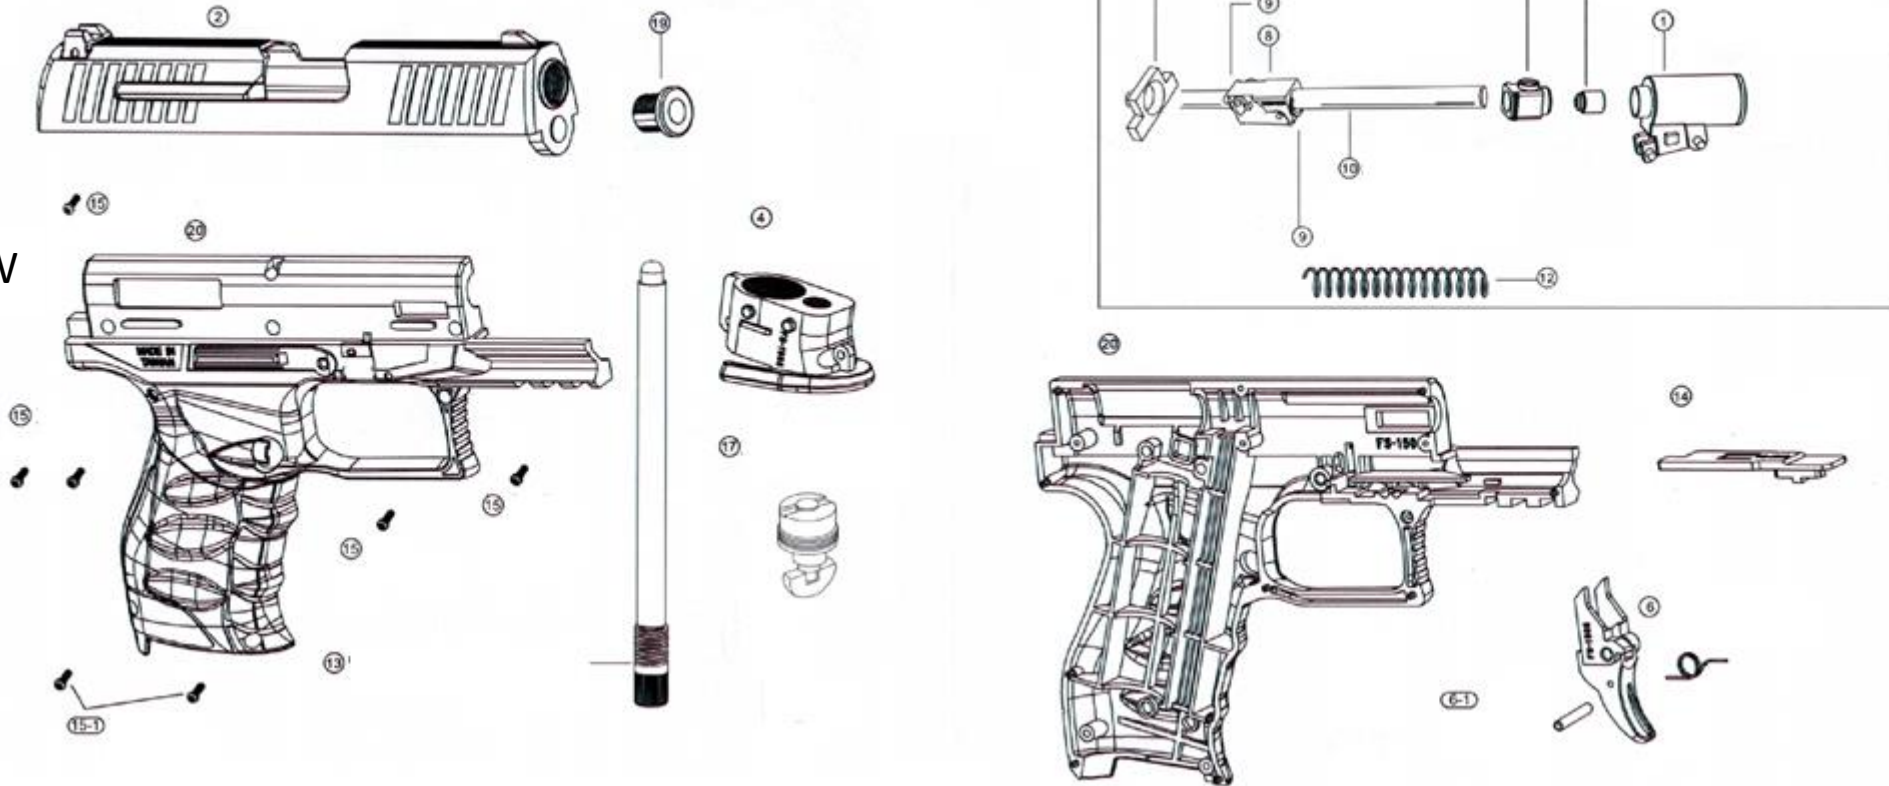

FS1506

EXPLODED VIEW

Parts

1.	Chamber	9.	C-Clip
2.	Slide	10.	Barrel Kit
3.	Pellet Holder	12.	Spring
4.	Bottom	13.	Tubular Magazine
5.	Barricade	14.	Safety Switch Kit
6.	Trigger & Twist Spring	15.	Screw
6-1.	Trigger Pin	17.	25mm Cylinder Cover
7.	Outlet Hammer	19.	Barrel Cap
8.	Slid Axle	20.	Frame