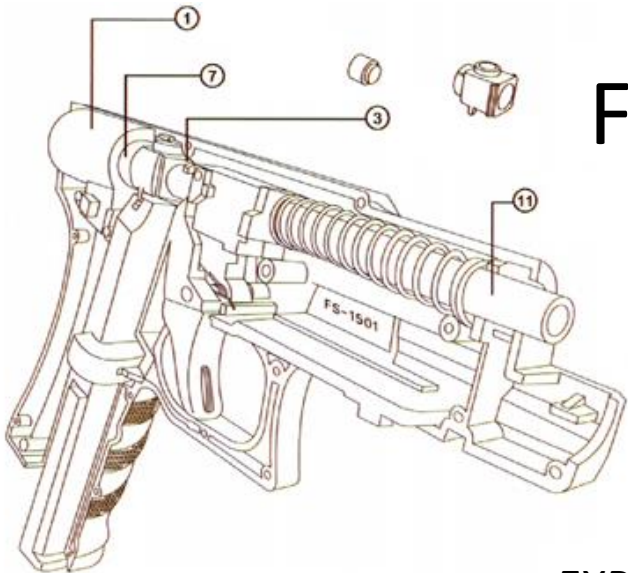

FS1501

EXPLODED VIEW

Parts

1.	Chamber
2.	Slide & Screw
3.	Pellet Holder
4.	Magazine Catch & Spring
5.	Barricade
6.	Trigger & Twist Spring
7.	Outlet Hammer
8.	Slid Axle
9.	C-Clip
10.	Barrel & C-Clip
11.	Slid Axle & Barrel
12.	Spring
14.	Safety Switch Kit
15.	Locking Screw
16.	Magazine
17.	Cylinder Screw
18.	Grip
20.	Frame