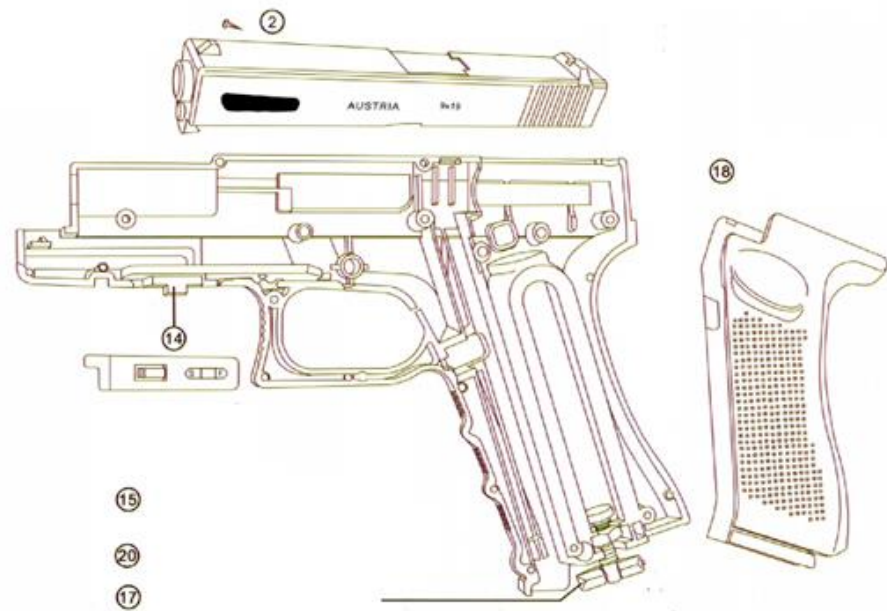

FS1501

EXPLODED VIEW

Parts

1.	Chamber
2.	Slide & Screw
3.	Pellet Holder
4.	Magazine Catch & Spring
5.	Barricade
6.	Trigger & Twist Spring
7.	Outlet Hammer
8.	Slid Axle
9.	C-Clip
10.	Barrel & C-Clip
11.	Slid Axle & Barrel
12.	Spring
14.	Safety Switch Kit
15.	Locking Screw
16.	Magazine
17.	Cylinder Screw
18.	Grip
20.	Frame