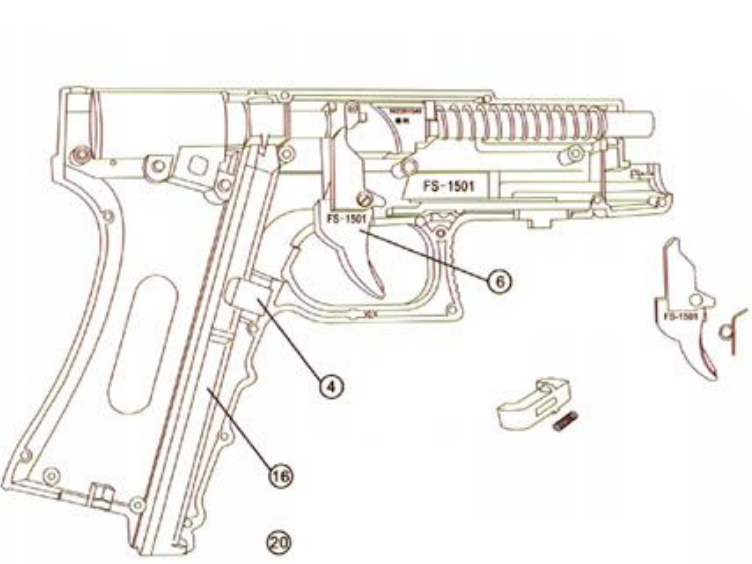

FS1501

EXPLODED VIEW

Parts

1.	Chamber
2.	Slide & Screw
3.	Pellet Holder
4.	Magazine Catch & Spring
5.	Barricade
6.	Trigger & Twist Spring
7.	Outlet Hammer
8.	Slid Axle
9.	C-Clip
10.	Barrel & C-Clip
11.	Slid Axle & Barrel
12.	Spring
14.	Safety Switch Kit
15.	Locking Screw
16.	Magazine
17.	Cylinder Screw
18.	Grip
20.	Frame