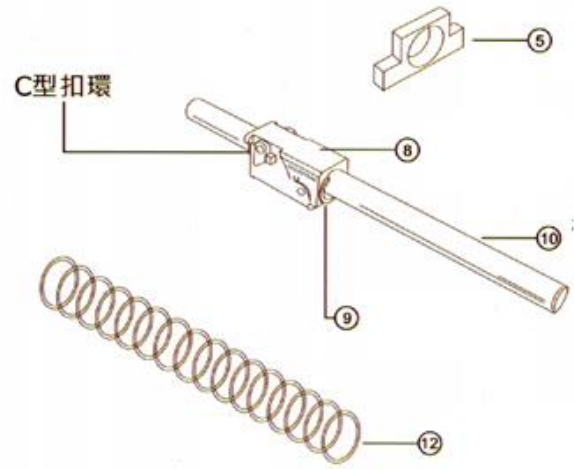

FS1501

EXPLODED VIEW

Parts

1.	Chamber
2.	Slide & Screw
3.	Pellet Holder
4.	Magazine Catch & Spring
5.	Barricade
6.	Trigger & Twist Spring
7.	Outlet Hammer
8.	Slid Axle
9.	C-Clip
10.	Barrel & C-Clip
11.	Slid Axle & Barrel
12.	Spring
14.	Safety Switch Kit
15.	Locking Screw
16.	Magazine
17.	Cylinder Screw
18.	Grip
20.	Frame