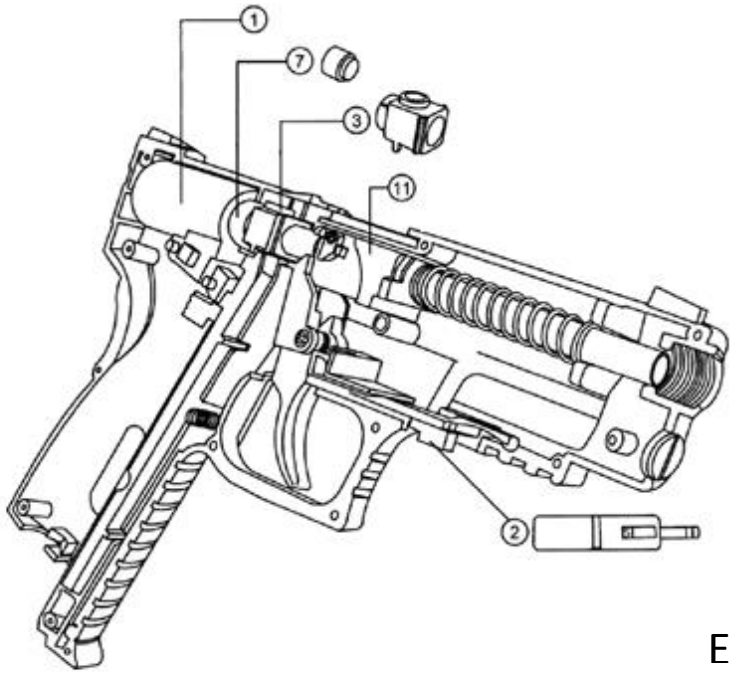

FS1210

EXPLODED VIEW

Parts

1.	Chamber
2.	Safety Switch Kit
3.	Pellet Holder
4.	Grip Safety & Twist Spring
5.	Barricade
6.	Trigger & Twist Spring
7.	Outlet Hammer
8.	Slid Axle
9.	C-Clip
10.	Barrel & C-Clip
11.	Slid Axle & Barrel
12.	Spring
13.	Trigger Screw
14.	Magazine Spring
15.	Locking Screw
16.	Magazine
17.	Cylinder Screw
18.	Grip
19.	Rammer
20.	Frame