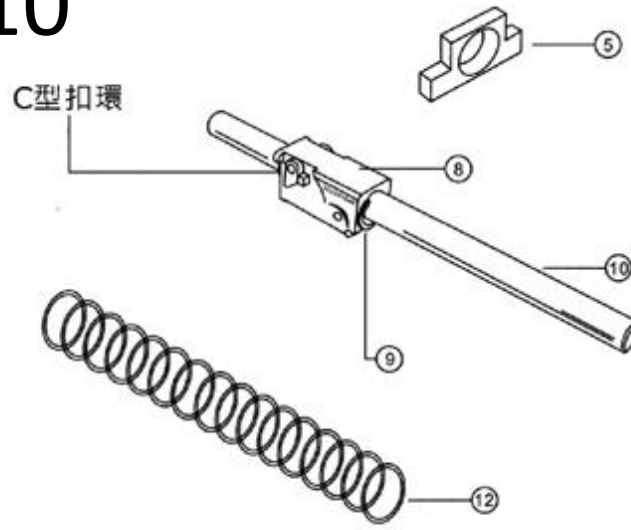

FS1210

EXPLODED VIEW

Parts

1.	Chamber
2.	Safety Switch Kit
3.	Pellet Holder
4.	Grip Safety & Twist Spring
5.	Barricade
6.	Trigger & Twist Spring
7.	Outlet Hammer
8.	Slid Axle
9.	C-Clip
10.	Barrel & C-Clip
11.	Slid Axle & Barrel
12.	Spring
13.	Trigger Screw
14.	Magazine Spring
15.	Locking Screw
16.	Magazine
17.	Cylinder Screw
18.	Grip
19.	Rammer
20.	Frame