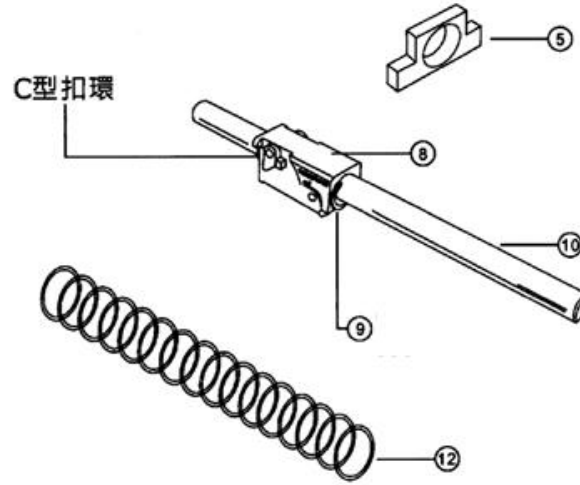

FS1207

EXPLODED VIEW

Parts

1.	Chamber
3.	Pellet Holder
4.	Magazine Catch & Spring
5.	Barricade
6.	Trigger & Twist Spring
7.	Outlet Hammer
8.	Slid Axle
9	C-Clip
10.	Barrel & C-Clip
11.	Slid Axle & Barrel
12.	Spring
13.	Inner Safety Catch & Screw
14.	Safety Switch Kit
15.	Locking Screw
16.	Magazine
17.	Puncture Lever
18.	Grip
19.	Cylinder Catch
20.	Left Frame
21.	Right frame