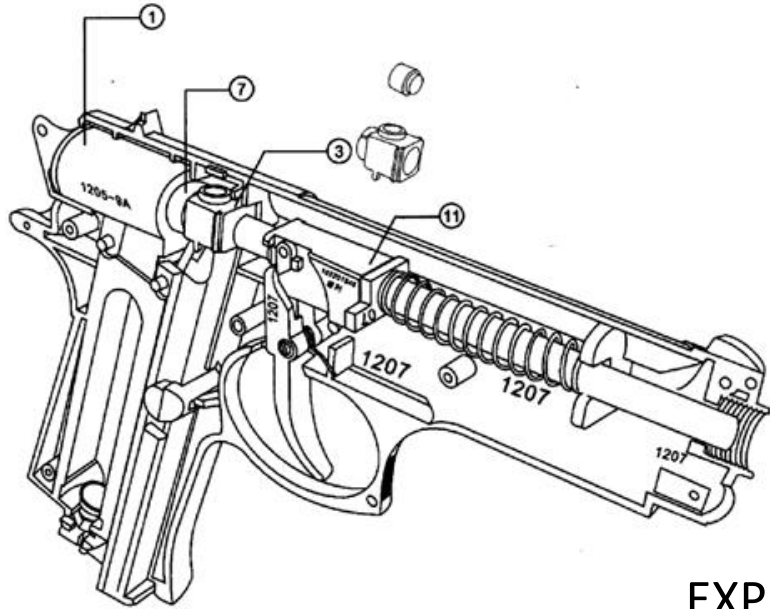

FS1207

EXPLODED VIEW

Parts

1.	Chamber
3.	Pellet Holder
4.	Magazine Catch & Spring
5.	Barricade
6.	Trigger & Twist Spring
7.	Outlet Hammer
8.	Slid Axle
9	C-Clip
10.	Barrel & C-Clip
11.	Slid Axle & Barrel
12.	Spring
13.	Inner Safety Catch & Screw
14.	Safety Switch Kit
15.	Locking Screw
16.	Magazine
17.	Puncture Lever
18.	Grip
19.	Cylinder Catch
20.	Left Frame
21.	Right frame