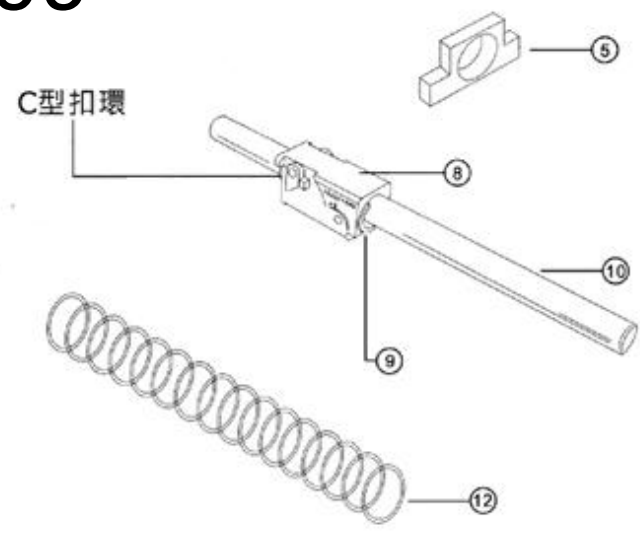

# FS1206

EXPLODED VIEW

## Parts

1.	Chamber
2.	Barrel Cap
3.	Pellet Holder
4.	Mag Catch & SPR
5.	Barricade
6.	Trigger & Twist Spring
7.	Outlet Hammer
8.	Slid Axle
9.	C-Clip
10.	Barrel & C-Clip
11.	滑動軸 & Barrel
12.	Spring
13.	Inner Safety Catch & Screw
14.	Safety Switch Kit
15.	Locking Screw
16.	Magazine
17.	Puncture Lever
18.	Grip
19.	Cylinder Bottom
20.	Frame