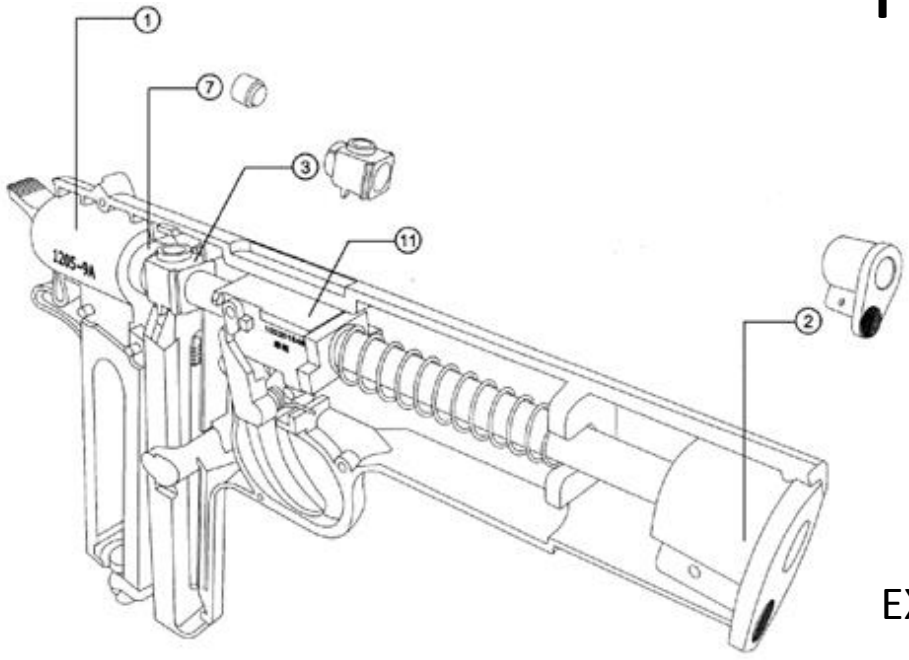

# FS1206

EXPLODED VIEW

## Parts

1.	Chamber
2.	Barrel Cap
3.	Pellet Holder
4.	Mag Catch & SPR
5.	Barricade
6.	Trigger & Twist Spring
7.	Outlet Hammer
8.	Slid Axle
9.	C-Clip
10.	Barrel & C-Clip
11.	滑動軸 & Barrel
12.	Spring
13.	Inner Safety Catch & Screw
14.	Safety Switch Kit
15.	Locking Screw
16.	Magazine
17.	Puncture Lever
18.	Grip
19.	Cylinder Bottom
20.	Frame