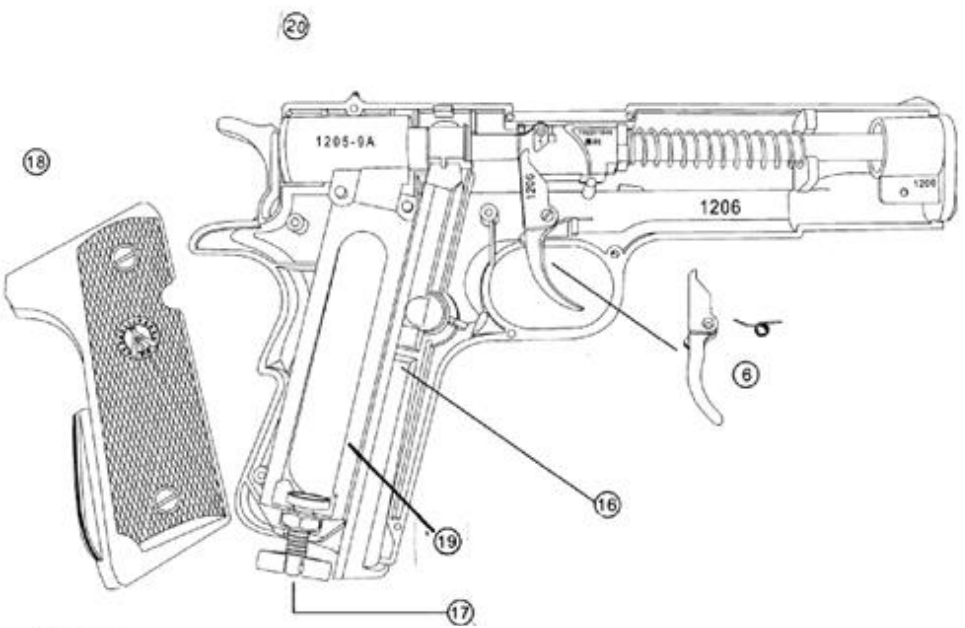

# FS1206

EXPLODED VIEW

## Parts

1.	Chamber
2.	Barrel Cap
3.	Pellet Holder
4.	Mag Catch & SPR
5.	Barricade
6.	Trigger & Twist Spring
7.	Outlet Hammer
8.	Slid Axle
9.	C-Clip
10.	Barrel & C-Clip
11.	滑動軸 & Barrel
12.	Spring
13.	Inner Safety Catch & Screw
14.	Safety Switch Kit
15.	Locking Screw
16.	Magazine
17.	Puncture Lever
18.	Grip
19.	Cylinder Bottom
20.	Frame