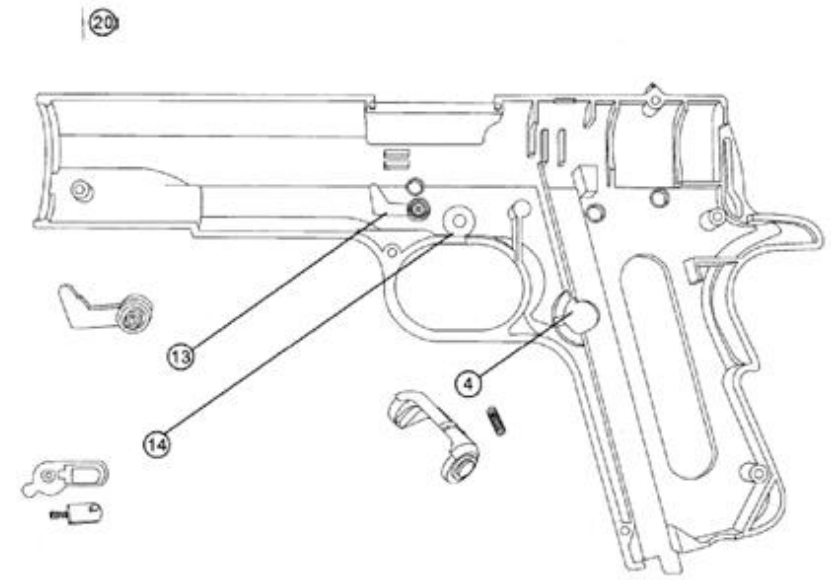

# FS1206

EXPLODED VIEW

## Parts

1.	Chamber
2.	Barrel Cap
3.	Pellet Holder
4.	Mag Catch & SPR
5.	Barricade
6.	Trigger & Twist Spring
7.	Outlet Hammer
8.	Slid Axle
9.	C-Clip
10.	Barrel & C-Clip
11.	滑動軸 & Barrel
12.	Spring
13.	Inner Safety Catch & Screw
14.	Safety Switch Kit
15.	Locking Screw
16.	Magazine
17.	Puncture Lever
18.	Grip
19.	Cylinder Bottom
20.	Frame