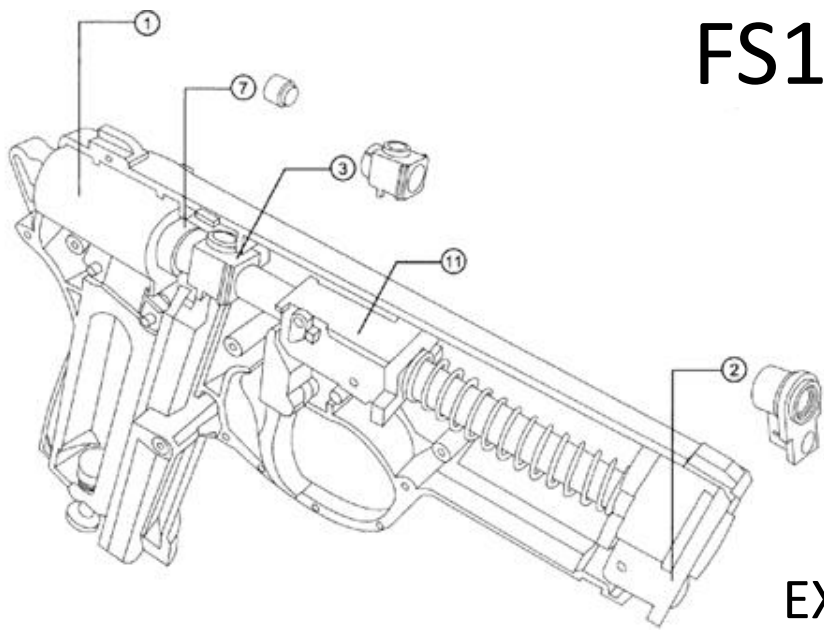

FS1205

EXPLODED VIEW

Parts

1.	Chamber
2.	Barrel Cap
3.	Pellet Holder
4.	Mag Catch & Spr
5.	Plate
6.	Trigger & Twist Spring
7.	Outlet Hammer
8.	Slid Axle
9.	C-Clip
10.	Barrel & C-Clip
11.	Slid Axle & Barrel
12.	Spring
13.	Innger Safety Catch & Screw
14.	Safety Switch Kit
15.	Locking Screw
16.	Magazine
17.	Puncture Lever
18.	Grip
19.	Cylinder Bottom
20.	Frame