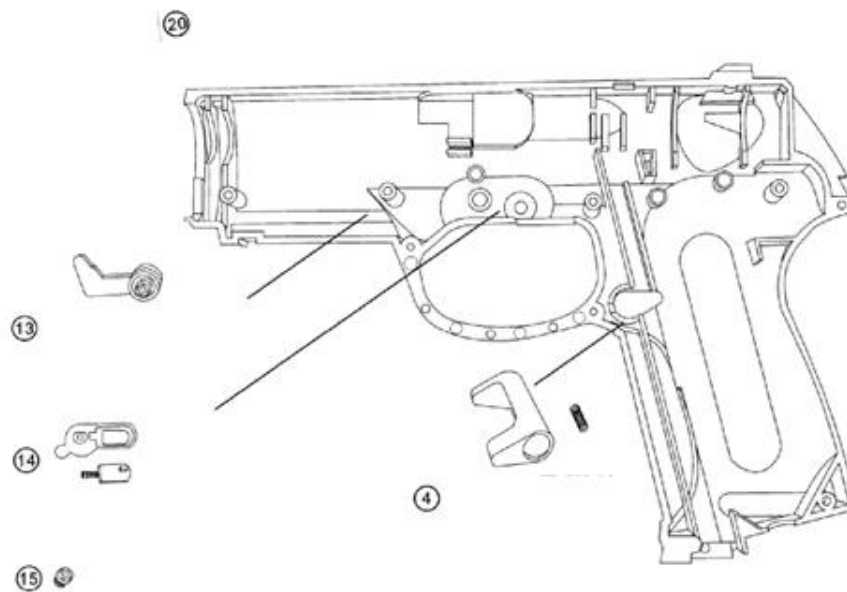

FS1205

EXPLODED VIEW

Parts

1.	Chamber
2.	Barrel Cap
3.	Pellet Holder
4.	Mag Catch & Spr
5.	Plate
6.	Trigger & Twist Spring
7.	Outlet Hammer
8.	Slid Axle
9.	C-Clip
10.	Barrel & C-Clip
11.	Slid Axle & Barrel
12.	Spring
13.	Innger Safety Catch & Screw
14.	Safety Switch Kit
15.	Locking Screw
16.	Magazine
17.	Puncture Lever
18.	Grip
19.	Cylinder Bottom
20.	Frame