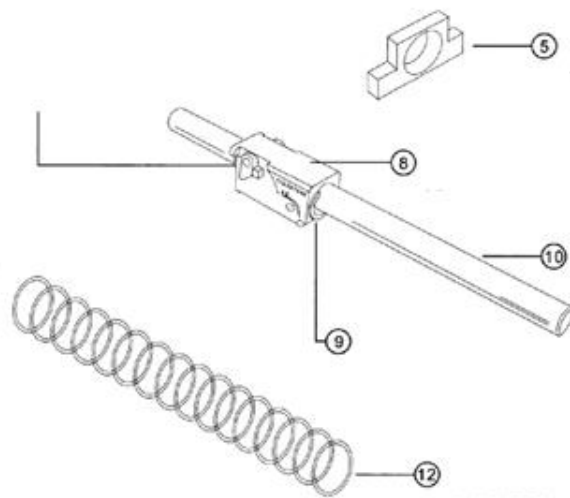

FS1205

EXPLODED VIEW

Parts

1.	Chamber
2.	Barrel Cap
3.	Pellet Holder
4.	Mag Catch & Spr
5.	Plate
6.	Trigger & Twist Spring
7.	Outlet Hammer
8.	Slid Axle
9.	C-Clip
10.	Barrel & C-Clip
11.	Slid Axle & Barrel
12.	Spring
13.	Innger Safety Catch & Screw
14.	Safety Switch Kit
15.	Locking Screw
16.	Magazine
17.	Puncture Lever
18.	Grip
19.	Cylinder Bottom
20.	Frame