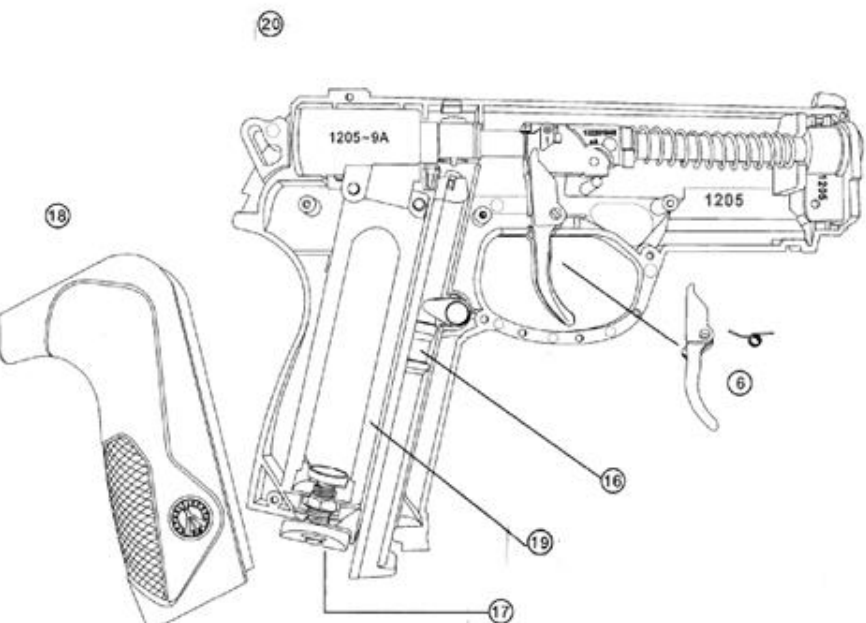

FS1205

EXPLODED VIEW

Parts

1.	Chamber
2.	Barrel Cap
3.	Pellet Holder
4.	Mag Catch & Spr
5.	Plate
6.	Trigger & Twist Spring
7.	Outlet Hammer
8.	Slid Axle
9.	C-Clip
10.	Barrel & C-Clip
11.	Slid Axle & Barrel
12.	Spring
13.	Innger Safety Catch & Screw
14.	Safety Switch Kit
15.	Locking Screw
16.	Magazine
17.	Puncture Lever
18.	Grip
19.	Cylinder Bottom
20.	Frame