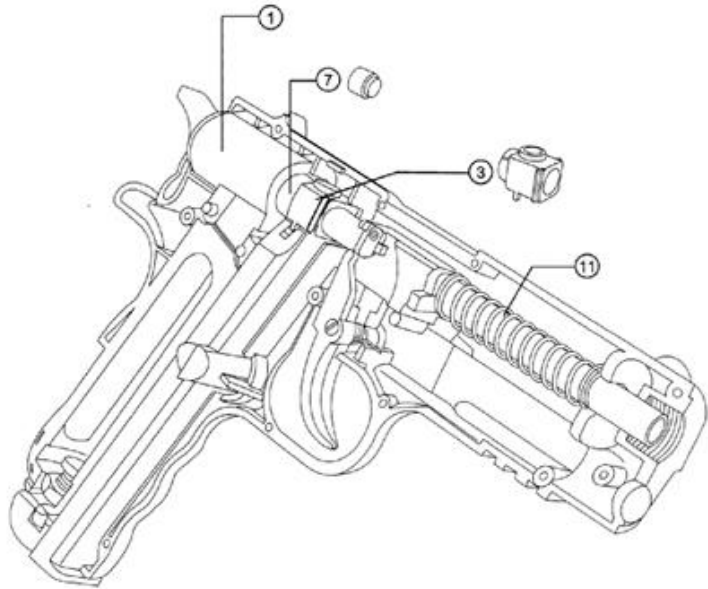

FS1203

EXPLODED VIEW

Parts

1.	Chamber
3.	Pellet Holder
4.	Mag Catch & SPR
5.	Barricade
6.	Trigger & Twist Spring
7.	Outlet Hammer
8.	Slid Axle
9.	C-Clip
10.	Barrel & C-Clip
11.	Slid Axle & Barrel
12.	Spring
13.	Inner Safety Catch & Screw
14.	Safety Switch Kit
15.	Locking Screw
16.	Magazine
17.	Puncture Lever
18.	Grip
19.	Cylinder Bottom
20.	Frame