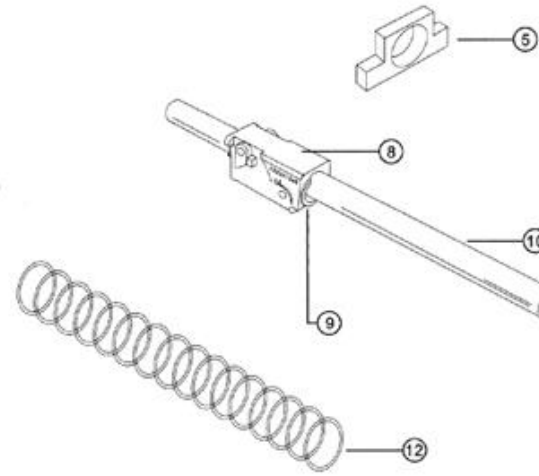

FS1203

EXPLODED VIEW

Parts

1.	Chamber
3.	Pellet Holder
4.	Mag Catch & SPR
5.	Barricade
6.	Trigger & Twist Spring
7.	Outlet Hammer
8.	Slid Axle
9.	C-Clip
10.	Barrel & C-Clip
11.	Slid Axle & Barrel
12.	Spring
13.	Inner Safety Catch & Screw
14.	Safety Switch Kit
15.	Locking Screw
16.	Magazine
17.	Puncture Lever
18.	Grip
19.	Cylinder Bottom
20.	Frame