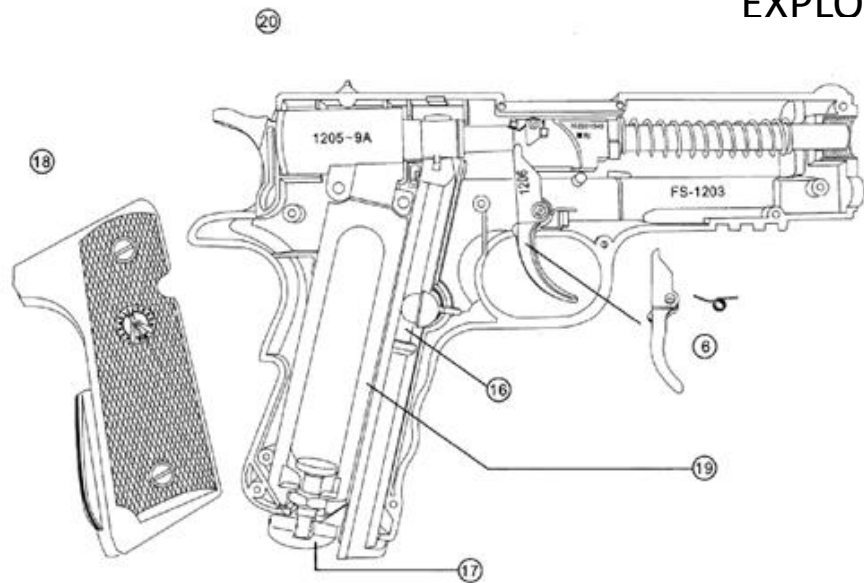

FS1203

EXPLODED VIEW

Parts

1.	Chamber
3.	Pellet Holder
4.	Mag Catch & SPR
5.	Barricade
6.	Trigger & Twist Spring
7.	Outlet Hammer
8.	Slid Axle
9.	C-Clip
10.	Barrel & C-Clip
11.	Slid Axle & Barrel
12.	Spring
13.	Inner Safety Catch & Screw
14.	Safety Switch Kit
15.	Locking Screw
16.	Magazine
17.	Puncture Lever
18.	Grip
19.	Cylinder Bottom
20.	Frame