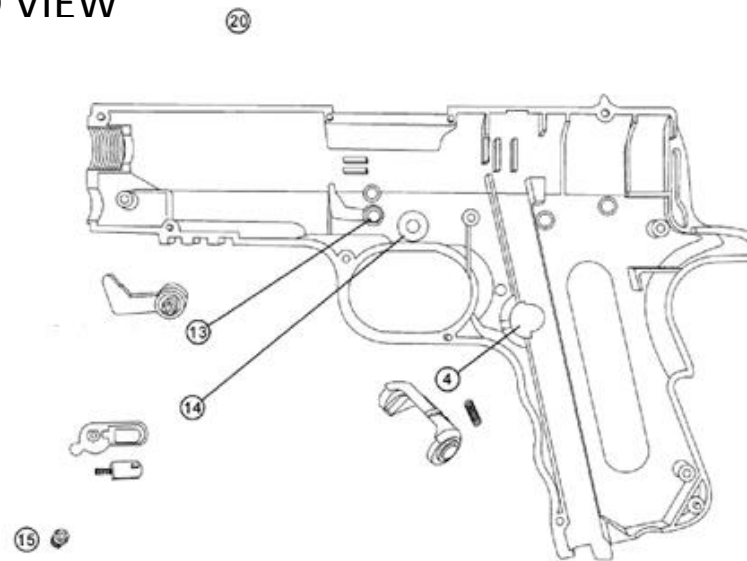

FS1203

EXPLODED VIEW

Parts

1.	Chamber
3.	Pellet Holder
4.	Mag Catch & SPR
5.	Barricade
6.	Trigger & Twist Spring
7.	Outlet Hammer
8.	Slid Axle
9.	C-Clip
10.	Barrel & C-Clip
11.	Slid Axle & Barrel
12.	Spring
13.	Inner Safety Catch & Screw
14.	Safety Switch Kit
15.	Locking Screw
16.	Magazine
17.	Puncture Lever
18.	Grip
19.	Cylinder Bottom
20.	Frame