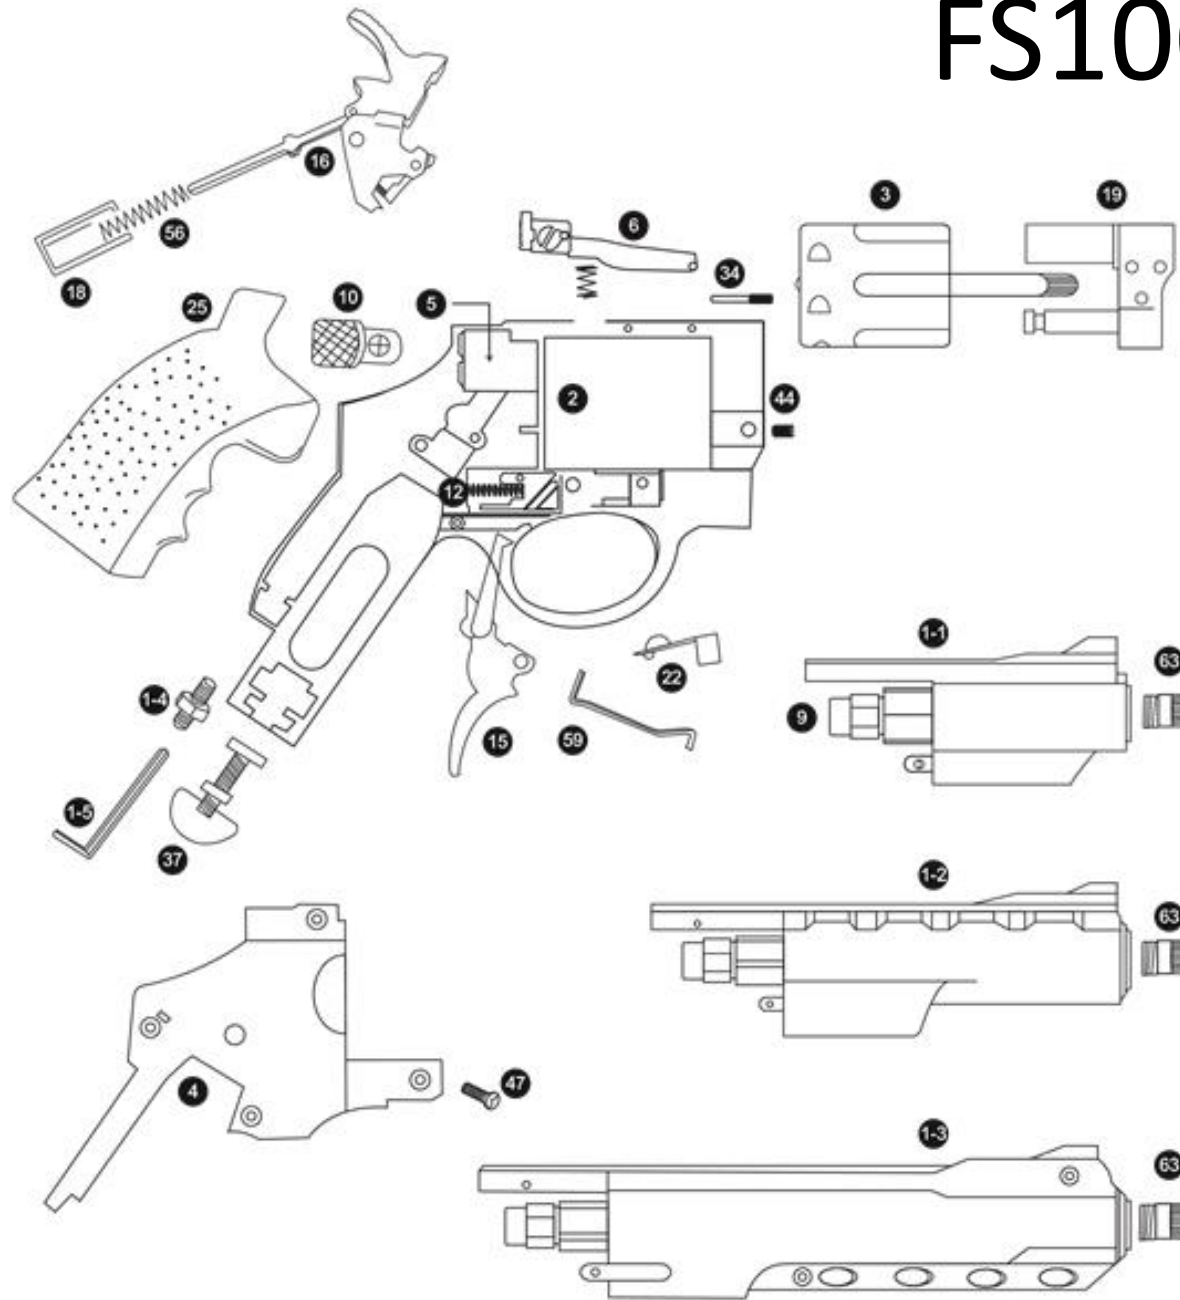

# EXPLODED VIEW

# FS1002

## Parts

1-1.	2.5" Barrel
1-2.	4" Barrel
1-3.	6" Barrel
1-4.	Power Adjusting Screw
1-5.	Power Adjusting Wrench
2.	Frame
3.	Rotary Magazine Kit (Long Axis) Rotary Magazine Kit (Short Axis)
4.	Barrel Cap
5.	Valve
6.	Rear Sight Kit
10.	Barricade Switch Button
12.	Drive Plate & Spring
15.	Trigger Kit
16.	Hammer
18.	Hammer Housing
19.	Rotary Magazine Frame
22.	Barricade
25.	Grip
34.	Locking Pin
37.	Puncture Lever
44.	Hex Socket Head Cap Screws
47.	Round Head Bolt
56.	Hammer Twist Spring
59.	Large Twist Spring
63.	Cartridge Sleeve