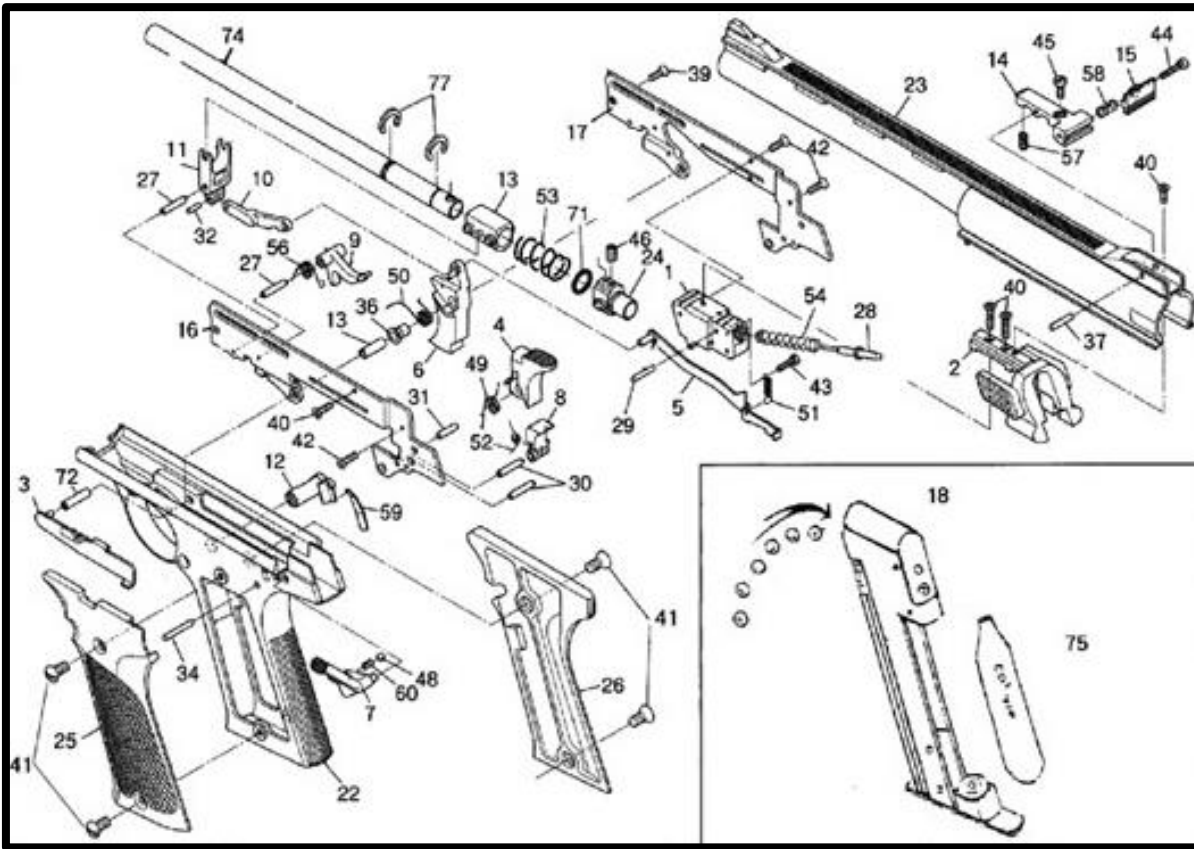

FS0725

EXPLODED VIEW

Parts

1.	Firing Pin Housing	25.	Left Grip	49.	Twist Spring
2.	Action Back Cover	26.	Right Grip	50.	Twist Spring
3.	Slide Catch Pin	27.	Pin (3*18)	51.	Extractor Spring
4.	Hammer	28.	Firing Pin	52.	Twist Spring
5.	Trigger Bar A	29.	Pin(2*10)	53.	Spring
6.	Trigger	30.	Pin (3.5*13)	54.	Spring
7.	Safety Catch	31.	Pin (3*13)	55.	Spring
8.	Hammer Catch	32.	Pin (3*7.5)	56.	Spring
9.	Extractor A	33.	Pin (2.5*14.5)	57.	Spring
10.	Extractor B	34.	Pin (2*19)	58.	Spring
11.	Extractor C	35.	Pin (4*14.5)	59.	Spring
12.	Magazine Catch	36.	Bucket	60.	Spring
13.	Pellet Holder	37.	Pin (2*11.7)	61.	Spring
14.	Rear Sight Housing	38.	Screw (3*6)	62.	
15.	Rear Sight	39.	Screw (2*14)	71.	Rubber Ring
16.	Left Action Housing Cover	40.	Screw (2*10)	72.	Pin
17.	Right Action Housing Cover	41.	Grip Screw	73.	Pin
18.	Magazine	42.	Screw (2*8)	74.	Inner Barrel
19.		43.	Screw (2*5)	75.	CO2 Cylinder
20.		44.	Screw (2.5*15)	76.	
21.		45.	Screw (3*5)	77.	C-Clip
22.	Frame	46.	Hex Head Bolt	78.	
23.	Frame Cap	47.		79.	
24.		48.	Steel Ball	80.	