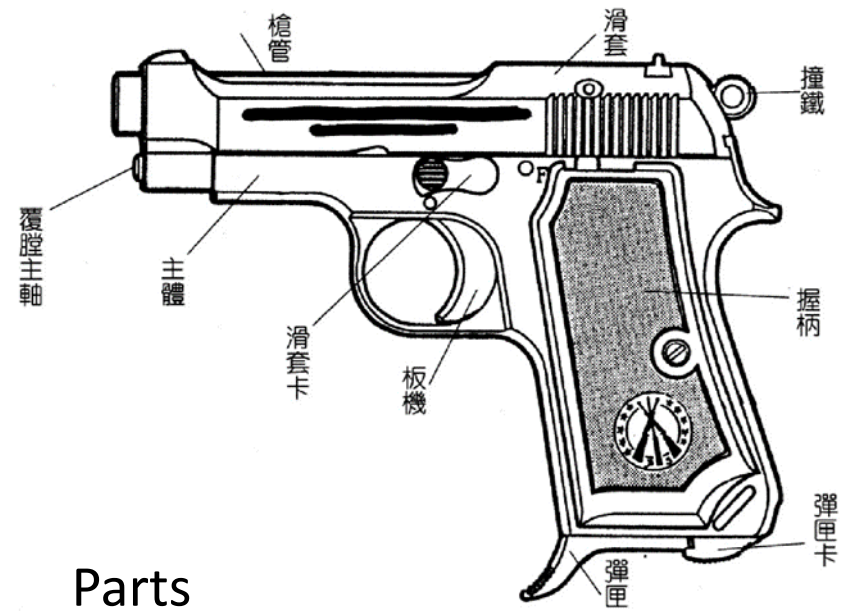

M1934

EXPLODED VIEW

Parts

1.	Barrel	15.	Frame
2.	Slide	16.	Pin
3.	Hex Socket Head Cap Screws	17.	Slide Catch
4.	Firing Pin Kit	18.	Trigger Kit
5.	Spring	19.	Magazine Catch
6.	Recoil Axis	20.	Pin
7.	Barrel Housing	21.	Pin
8.	Catch Piece	22.	Magazine (Gas)
9.	Hammer Kit	23.	Magazine (CO2)
10.	Pin	24.	Left Grip
11.	Hammer Spring	25.	Grip Screw
12.	Hammer Housing	26.	Right Grip
13.	Hammer Plate	27.	CO2 Cylinder
14.	Plate Axis	28.	