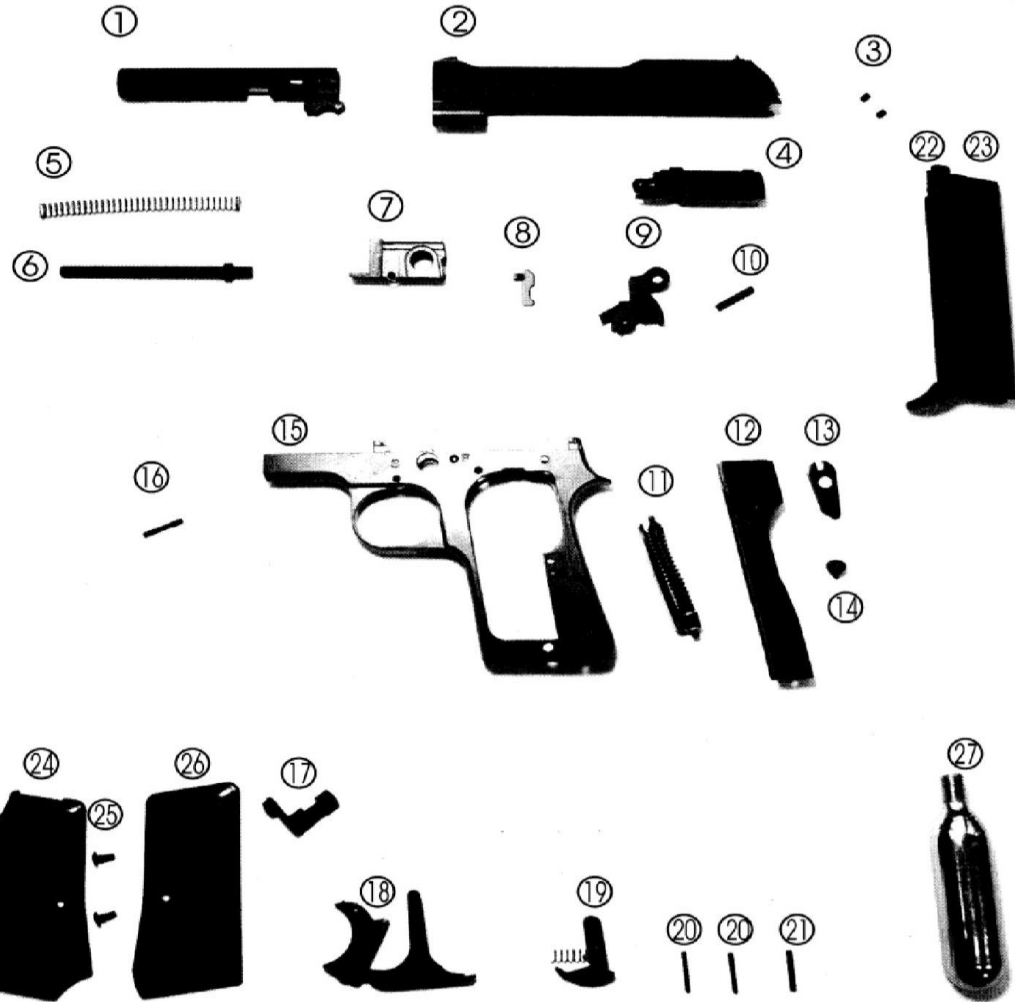

M1934

EXPLODED VIEW

Parts

1.	Barrel	15.	Frame
2.	Slide	16.	Pin
3.	Hex Socket Head Cap Screws	17.	Slide Catch
4.	Firing Pin Kit	18.	Trigger Kit
5.	Spring	19.	Magazine Catch
6.	Recoil Axis	20.	Pin
7.	Barrel Housing	21.	Pin
8.	Catch Piece	22.	Magazine (Gas)
9.	Hammer Kit	23.	Magazine (CO2)
10.	Pin	24.	Left Grip
11.	Hammer Spring	25.	Grip Screw
12.	Hammer Housing	26.	Right Grip
13.	Hammer Plate	27.	CO2 Cylinder
14.	Plate Axis	28.	